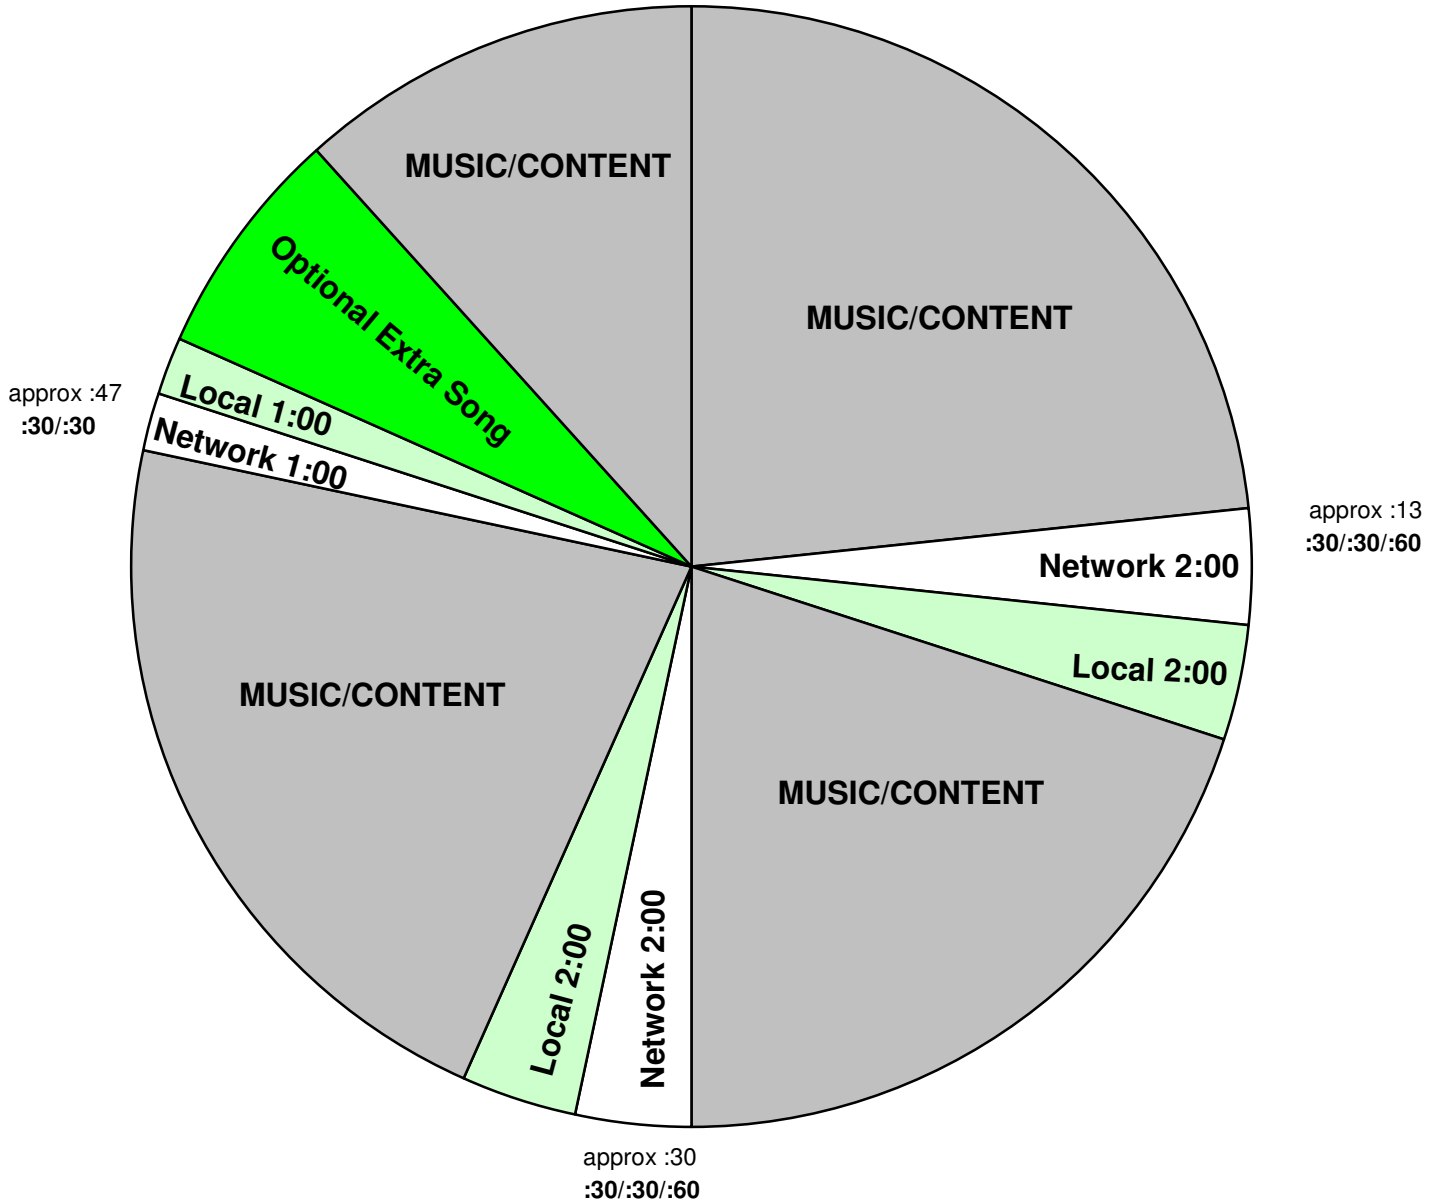

AMERICAN TOP 40 / WITH RYAN SEACREST

American Top 40
Effective October 10, 2011
AT40 Hour 4

For Technical Assistance call:
Premiere Network Operations: 800-276-4431
Technical Info: <http://engineering.premiereradio.com>

***NOTE:** The OPTIONAL EXTRA SONG is an extra cut which could be dropped for time or for the airing of local content at the affiliate's discretion. The extra song will NOT be a "numbered" song and will therefore not affect the continuation of the flow of the countdown.